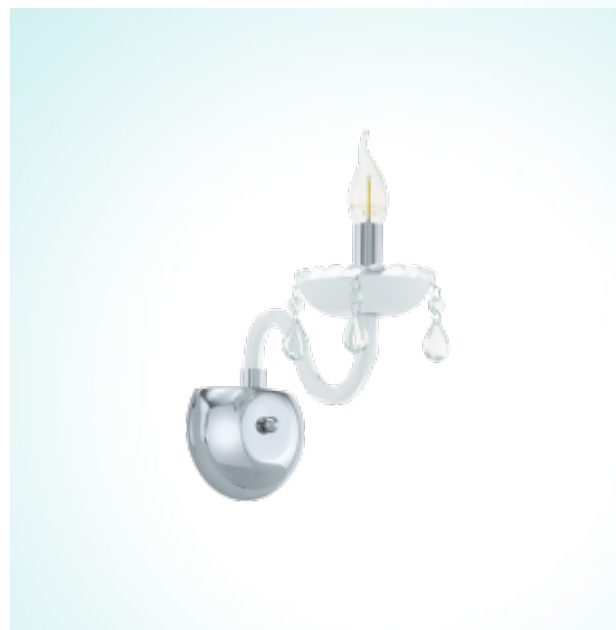

39115 CARPENTO

General Information

Article:	39115
Lighting Type:	wall luminaire
Collection:	Avantgarde
EAN Code:	9002759391157

Dimensions

Depth:	130 mm
Height:	300 mm
Overhang:	250 mm
Weight:	1.086 kg

Illuminant

Socket:	E14
Illuminant:	E14
Delivery:	excl.
Max. Wattage:	1x 40W
Suitable for:	A++ - E

Material & Colour

Enclosure Material:	steel
Enclosure Colour:	chrome
Glass / Shade Material:	glass
Glass / Shade Colour:	white

Technical Information

Protection Rating:	IP20
Protection Class:	2
Line Voltage:	220-240V,50/60Hz
Operation Voltage:	220-240V,50/60Hz

Technical changes reserved